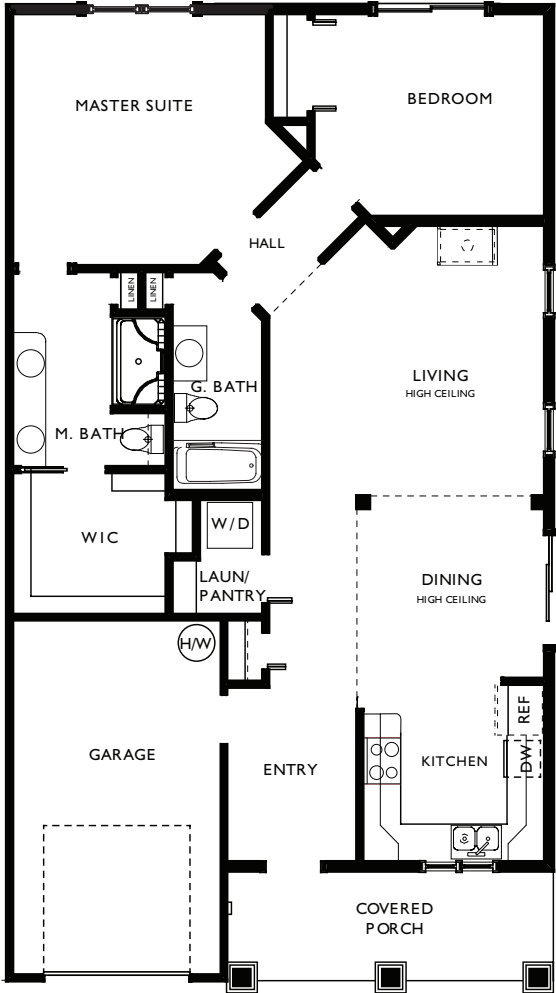

The Admiral

Ranch Plan

Sales & Marketing by

Homes crafted by

Builder reserves the right to change prices, plans, components, and specifications without notice.
All illustrations are artist's concept and accuracy is not guaranteed.